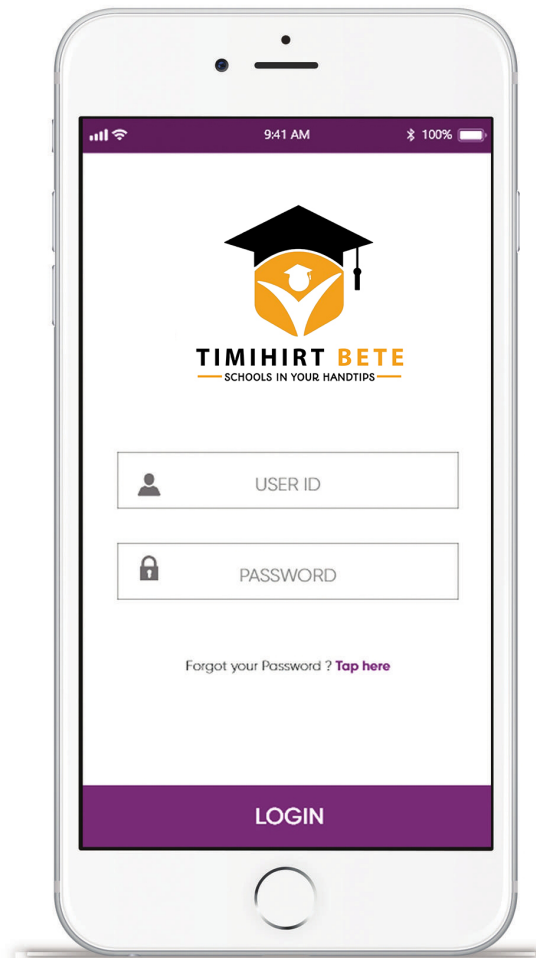

# Our Community

Choose **TIMIHIRT BETE**

85%  
SAVES PAPER  
WORK

**SIMPLE  
UI**

Highly  
Secured

Saves  
Time

**Saves  
Money**

Fully  
Cloud-based

Powerful  
Reporting

**24/7  
Support**

**TIMIHIRT BETE** is simple to use, easy to understand and makes a positive difference in schools every single day.

It has a big impact on how you manage and manipulate data, and much less of an impact on your bank balance when compared with other competing solutions. Put simply, Smart School does exactly what you want it to do, with greater positive benefits in school, yet for far less investment.

➤ TIMIHIRT **BETE** is a comprehensive Campus Management System for all educational institutions. TIMIHIRT **BETE** is a powerful online community that brings an educational institution's management, parents, teachers and students on one common interactive platform.